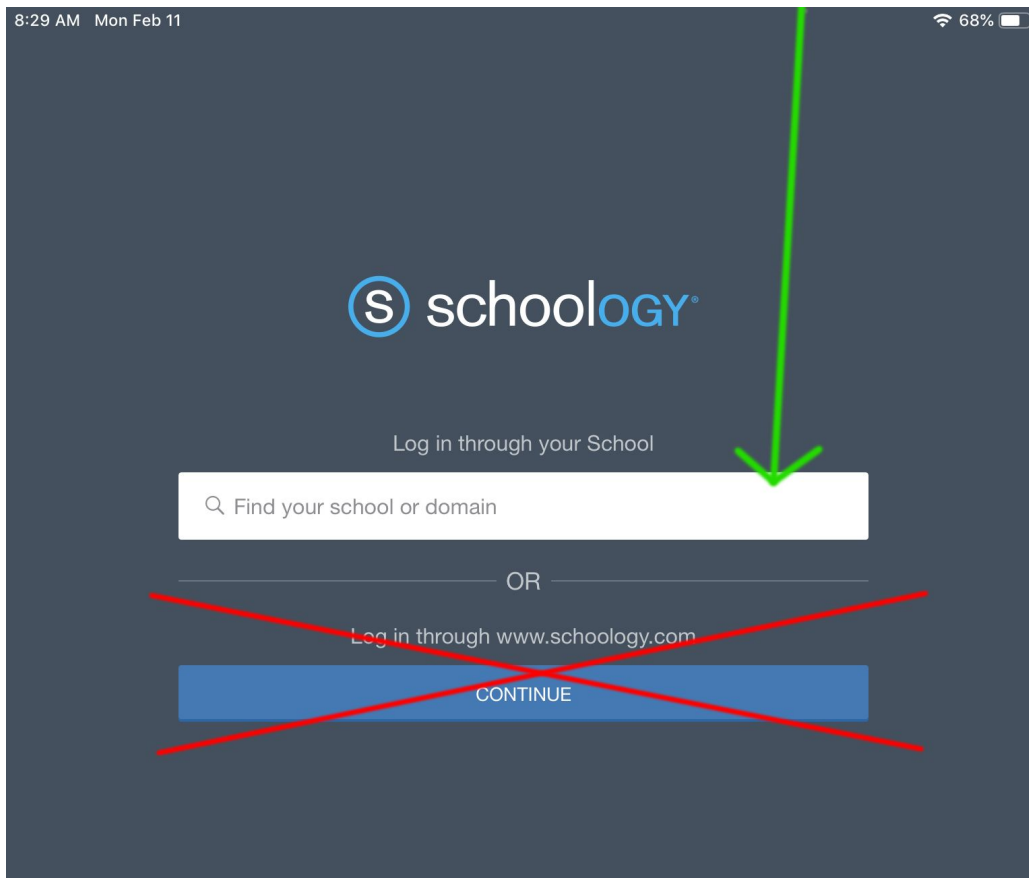

To login you **must select the white textbox and type in "Academy District 20"**. (The blue continue box will direct you to the wrong login portal)